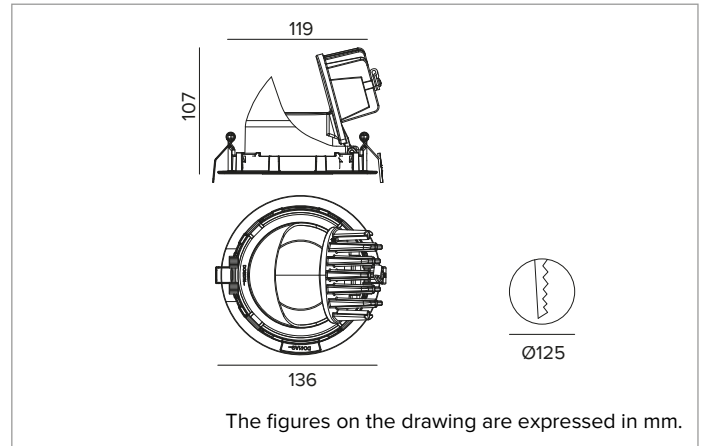

1T9227EL | CCTEVO EXTRACTABLE 125

Recessed extractable LED projector

		4000K	H(m)	D(m)	E _{max} (lx)
		Ra90		10°	
		Fixture Power	7W	1	0.18
		Source Flux	584lm	2	0.35
		Fixture Flux	537lm	3	0.53
		Efficacy	75lm/W	4	0.71
TS1380	I _{max} =20620cd/klm	I _{max}	12042cd	5	0.88

CCT nominal: 4000K

Lifetime (L80/B10): >50000h tq +25°C

ILLUMINOTECHNICAL CHARACTERISTICS

NSP - precision optics with a black silicone cut off ring. Version with a transparent PMMA lens. UGR<19 (EN 12464-1).

Optic: LENS

Beam angles: NSP

Optical efficiency: 92%

Fixture flux: 537lm

Luminous efficacy: 75lm/W

Photobiological safety: Compliant with RG1 low risk group

MECHANICAL CHARACTERISTICS

Die-cast white painted anodised aluminium body and dissipator. Friction rotation system on hinges with adjustability of the fixture from -25°/+75° on a vertical plane and can be manually aimed to 355° on a horizontal plane. Trim version with an integrated white ring.